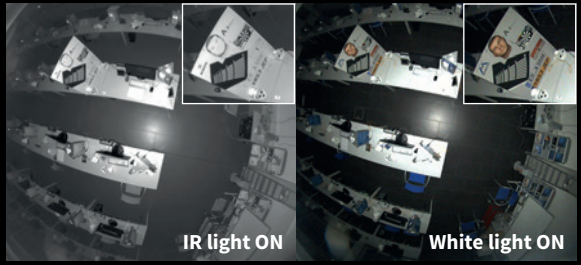

## Q71 – all-round view has never been more complete

When it comes to providing a 360° all-round view by day and night, MOBOTIX hemispheric camera technology is so compact, so complete and so versatile as never before. **12 megapixels (4K visible)** and WDR ensure **brilliant image quality and impressive detail**. The audio function completes the range of features offered by this powerful piece of equipment. Everything is protected in the weather-resistant aluminum housing, meaning that the camera can be deployed both inside and outside for discreet and reliable use.

## IR and white light combined – make the night colorful!

For the first time, **day and night sensors, infrared** and **LED white light** are combined in a single hemispherical camera. This means that the Q71 delivers brilliant images around the clock – and thanks to the LED, **even the night can be viewed in spectacular color!**

## Keep an eye on everything - with impressive detail when needed

The hemispheric lens captures the whole picture. Thanks to the built-in deskewing operation in the camera, you can select your preferred screen display. Choose from: **360° fisheye view, normal view, panoramic view** or **quad view**, which displays the scene via four images at once. This allows you to zoom in on a single frame in real time without disturbing the whole picture. You can decide, at the touch of a button, whether you would prefer to see an overview of the whole scene or focus on individual details.