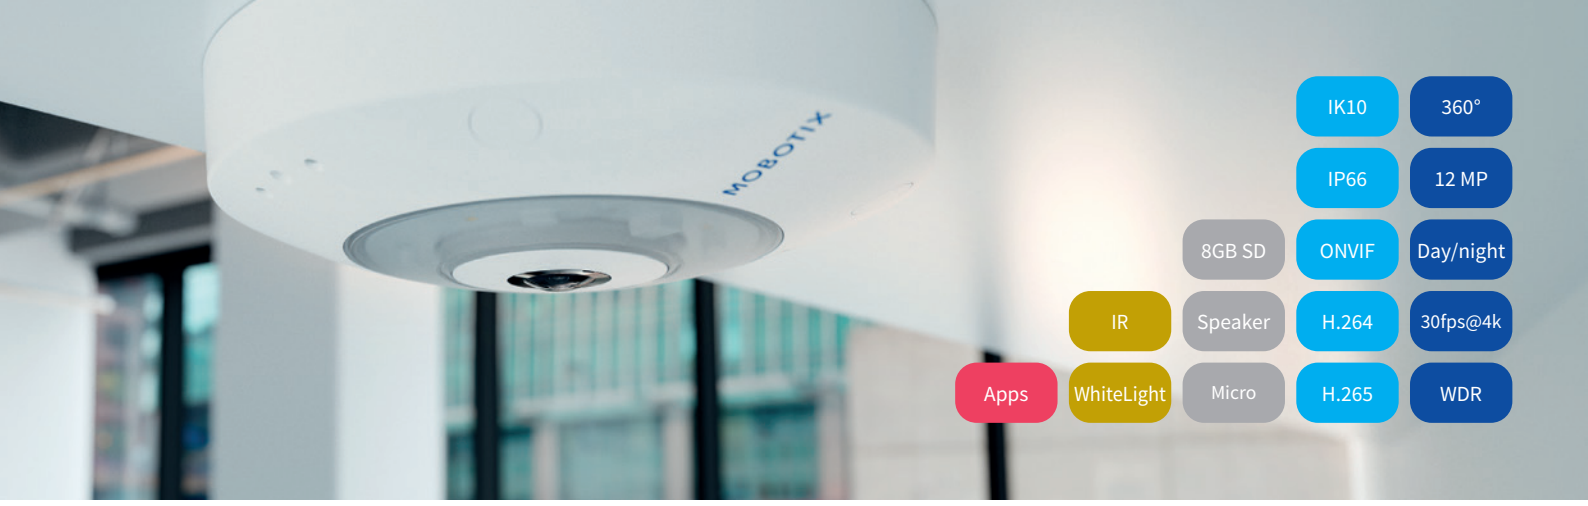

- IK10
- 360°
- IP66
- 12 MP
- 8GB SD
- ONVIF
- Day/night
- IR
- Speaker
- H.264
- 30fps@4k
- Apps
- WhiteLight
- Micro
- H.265
- WDR

Q71 – all-round view has never been more complete

When it comes to providing a 360° all-round view by day and night, MOBOTIX hemispheric camera technology is so compact, so complete and so versatile as never before. **12 megapixels (4K visible)** and WDR ensure **brilliant image quality and impressive detail**. The audio function completes the range of features offered by this powerful piece of equipment. Everything is protected in the weather-resistant aluminum housing, meaning that the camera can be deployed both inside and outside for discreet and reliable use.

IR and white light combined – make the night colorful!

For the first time, **day and night sensors, infrared** and **LED white light** are combined in a single hemispherical camera. This means that the Q71 delivers brilliant images around the clock – and thanks to the LED, **even the night can be viewed in spectacular color!**