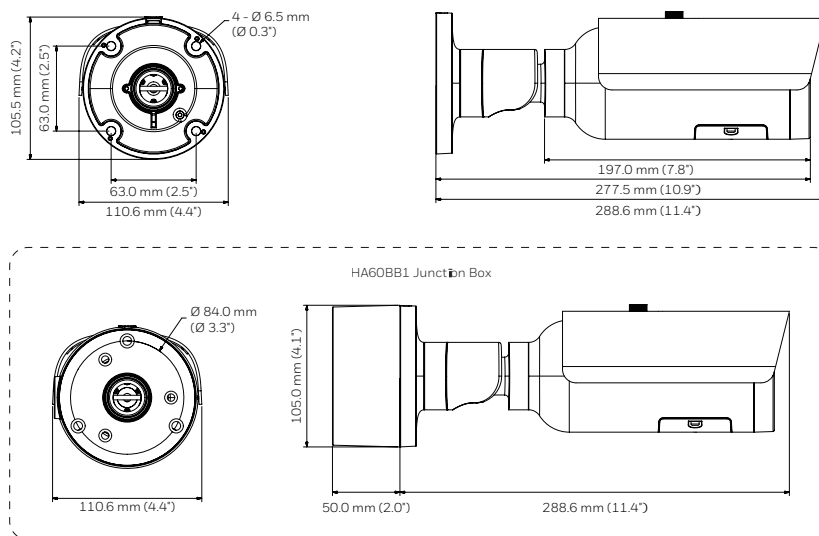

60 SERIES 5MP NETWORK TDN WDR IR OUTDOOR BULLET CAMERA

SYSTEM COMPATIBILITY	
Pro-Watch NVR	Up to 256 IP channels RAID5 / 6 Enterprise NVR
MAXPRO NVR PE	Up to 128 IP channels RAID5 / 6 Enterprise NVR
MAXPRO NVR SE	Up to 64 IP channels System NVR
MAXPRO NVR XE	Up to 16 IP channels System NVR
MAXPRO NVR SOFTWARE	Up to 128 IP channels Recording Software
ADPRO NVR FastTrace 2E	Up to 32 IP channels with up to 32 VA channels NVRs
ADPRO NVR iFT-E	Up to 32 IP channels with up to 32 VA channels NVRs
ADPRO NVR iFT	Up to 32 IP channels or 16 IP channels with up to 16 VA channels NVRs
ADPRO NVR iFT Gateway	4 IP channels + 4 VA channels
HEN*4	8 / 16 / 32 / 64-channel Performance Series NVRs (H.264 and H.265)
Honeywell DVM	Supported with Honeywell DVM R700 , DVM R620

OPTIONAL MOUNTS AND ACCESSORIES	
HA30PLM01	Pole Mount Adapter, white
HA30CNM01	Corner Mount Adapter, white
HA60BB1	Junction box, 60 series outdoor bullet, grey
HA60BFP	Replacement Bullet, 60 series bullet front panel
HA60WIF	Wifi dongle and USB adapter for camera configuration

Learn more about 60 Series accessories compatibility

ORDERING	
HC60WB5R2	5MP Network IR Outdoor Bullet Camera, WDR 120 dB, 1/2.8" CMOS, 2.7-13.5 mm MFZ, 4 IR LEDs, PoE+, H.265 HEVC Smart Codec, IP66 / 67 / IK10/ NEMA4X, Grey
HC60WB5R5	5MP Network IR Outdoor Bullet Camera, WDR 120 dB, 1/2.8" CMOS, 5-50 mm MFZ, 4 IR LEDs, PoE+, H.265 HEVC Smart Codec, IP66 / 67 / IK10/ NEMA4X, Grey

DIMENSIONS

For more information

www.security.honeywell.com/uk
www.security.honeywell.com/me

Honeywell Commercial Security

Honeywell Security Office -
Emaar Business Park,
Sheikh Zayed Road
Building No. 2, 2nd floor, 201
Post Office Box 232362
Dubai, United Arab Emirates
Tel: +971 44541704

ONVIF and the ONVIF logo are trademarks of ONVIF Inc.
HEVC Advance logo is a trademark of HEVC Advance
Honeywell reserves the right, without notification, to
make changes in product design or specifications.

Aston Fields Road
Whitehouse Industrial Estate
Runcorn, Cheshire, WA7 3DL
United Kingdom
Tel: +44 (0)8448 000 235
www.honeywell.com

HSV-HC60WB5Rx-01-UK(0520)DS-Z
© 2020 Honeywell International Inc.

Honeywell