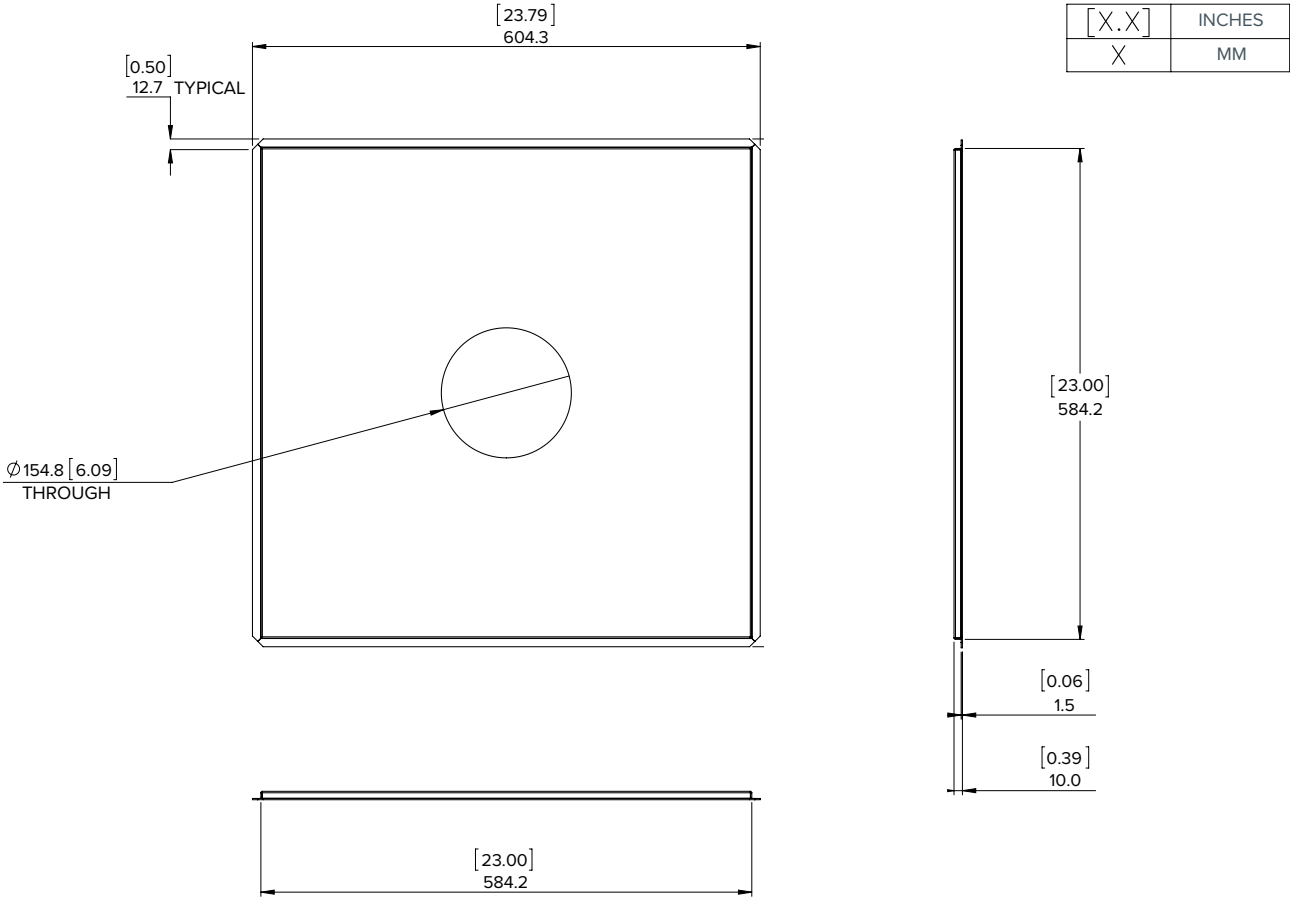

H4 In-Ceiling Dome Camera Ceiling Panel

H4-DC-CPNL1	Metal ceiling panel for H4 in-ceiling dome cameras. Including H4A-DC and H4SL-DC.	
	Weight: 1.5 kg (3.3 lbs)	Finish: Aluminum, powder coat, RAL 9003
	<ul style="list-style-type: none"> Provides extra support for High Definition H.264 In-Ceiling IP Dome Cameras Replaces or reinforces ceiling tiles in suspended ceiling installations 	