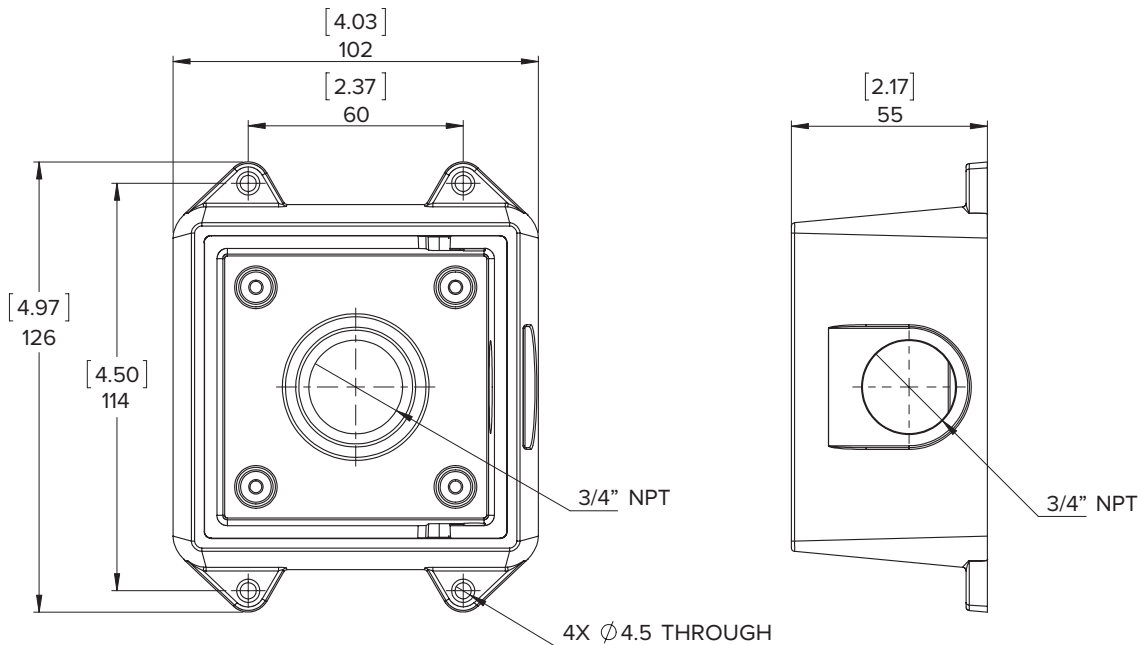

HD Bullet Camera Junction Box

ACCESSORIES

H4-BO-JBOX1	Junction box for the H4A-BO-IR HD Bullet Cameras	
	Weight: 0.59 kg (1.30 lbs)	Finish: Powder coated aluminum, RAL 9003
	<ul style="list-style-type: none"> • Low profile junction box specifically designed to fit with the HD Bullet Camera • Offers 2x 3/4" NPT cable entry holes for cable connections • Meets IP66 weather rating 	

[X.X]	INCHES
X	MM