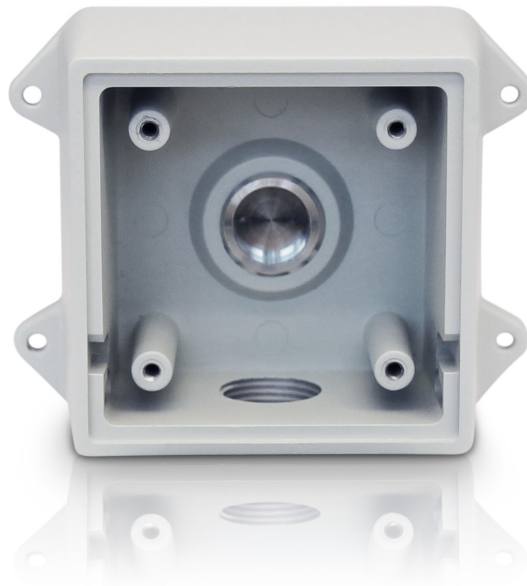

HD Bullet Camera Junction Box

ACCESSORIES

H4-BO-JBOX1	Junction box for the H4A-BO-IR HD Bullet Cameras	
	Weight: 0.59 kg (1.30 lbs)	Finish: Powder coated aluminum, RAL 9003
	<ul style="list-style-type: none"> • Low profile junction box specifically designed to fit with the HD Bullet Camera • Offers 2x 3/4" NPT cable entry holes for cable connections • Meets IP66 weather rating 	