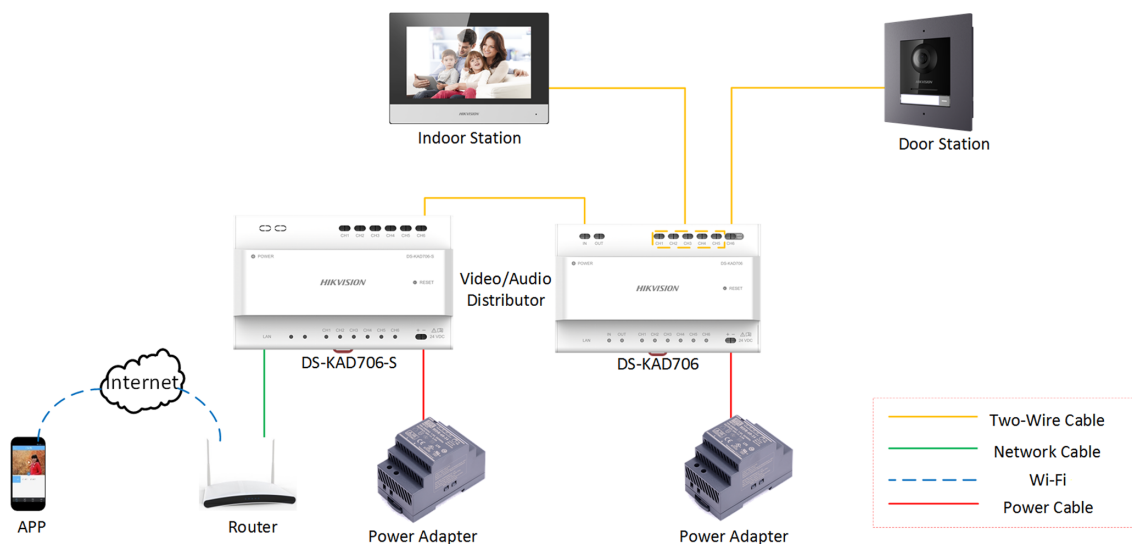

Model		DS-KH6320-WTE2
	Audio compression standard	G.711 U
	Audio compression rate	64 Kbps
	Audio quality	Noise suppression and echo cancellation
Network	Wired network	BroadR-Reach
	Wireless network	Wi-Fi 802.11b/g/n
	Protocol	TCP/IP, SIP, RTSP
Interface	Network interface	Two-wire interface
	RS-485	1
	Alarm input	8 zones alarm input
	Relay output	2
	TF card	Support, Max. 32 GB
	Power interface	Two-wire interface
Extended Application	Mobile client	Support
	Indoor call elevator	Support
	IPC	Support
General	Power supply mode	Two-wire
	Power consumption	≤ 6 W
	Working temperature	-10 °C to 50 °C (-14 °F to 122 °F)
	Working humidity	0% to 90%
	Dimensions (W × H × D)	200 mm × 140 mm × 15.1 mm (7.87" × 5.51" × 0.59")

Typical Application