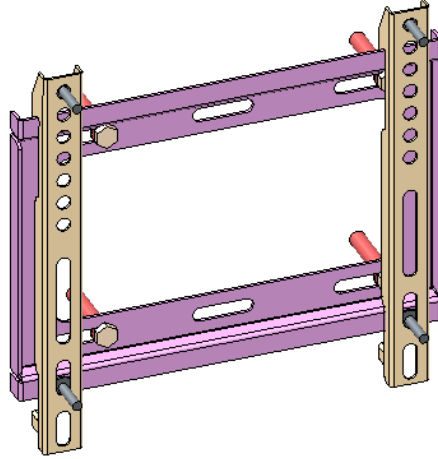

DS-DM1932W

19"/22"/24"/32" Monitor Display Wall-mounted Bracket

Key Features

- Wall-mounted Bracket for 19"/22"/24"/32" Monitor(Suitable model shown in the end)
- Solid Steel structure, Prevent screen bend or twist
- Cold-rolled Steel Plate(SPCC)

Specification

Name	DS-DM1932W
Appearance	Hikvision Black
Material	Cold-rolled Steel Plate(SPCC)
Dimension(WxH)	250mmx245mm
Weight	1.2 kg

Order Model and Code:

DS-DM1932W | 190115892

Dimensions

Suitable Monitor Model

- DS-D5019QE
- DS-D5019QE-B
- DS-D5022QE-B
- DS-D5022FC
- DS-D5024FC
- DS-D5032FC
- DS-D5032FL