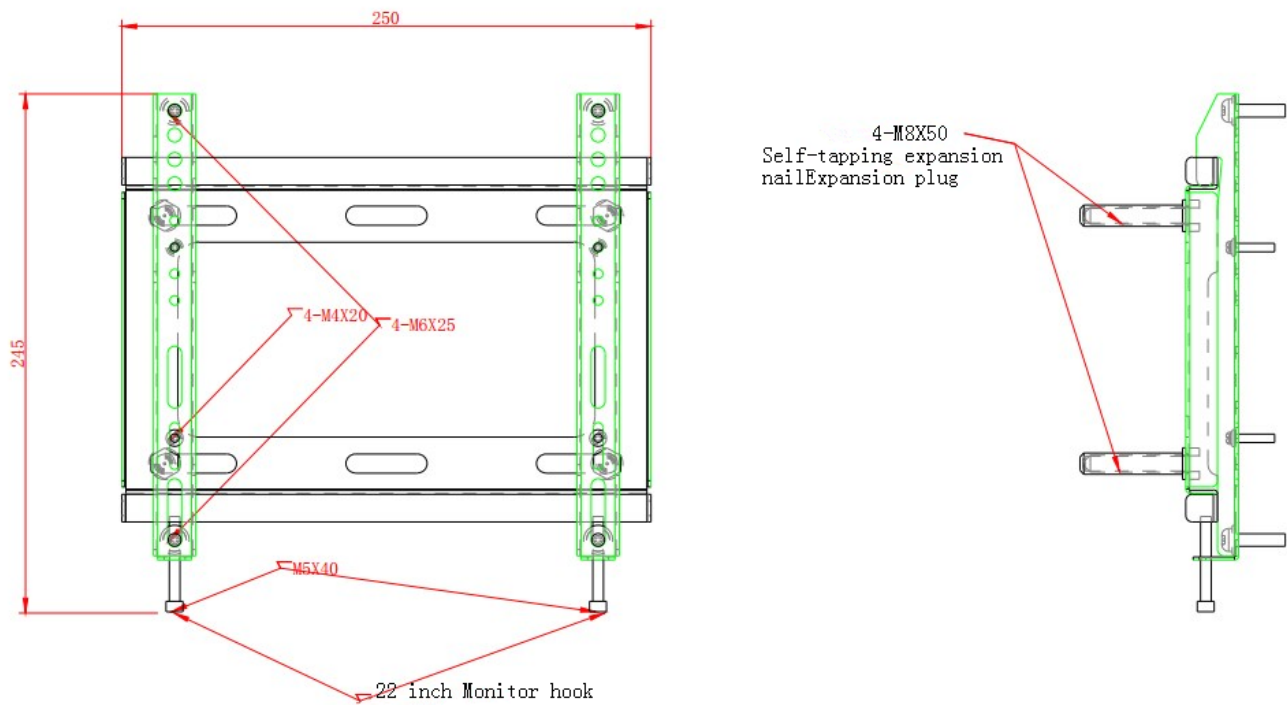

DS-DM1932W

19"/22"/24"/32" Monitor Display Wall-mounted Bracket

Key Features

- Wall-mounted Bracket for 19"/22"/24"/32" Monitor(Suitable model shown in the end)
- Solid Steel structure, Prevent screen bend or twist
- Cold-rolled Steel Plate(SPCC)

Specification

Name	DS-DM1932W
Appearance	Hikvision Black
Material	Cold-rolled Steel Plate(SPCC)
Dimension(WxH)	250mmx245mm
Weight	1.2 kg

Order Model and Code:

DS-DM1932W | 190115892

Dimensions

Suitable Monitor Model