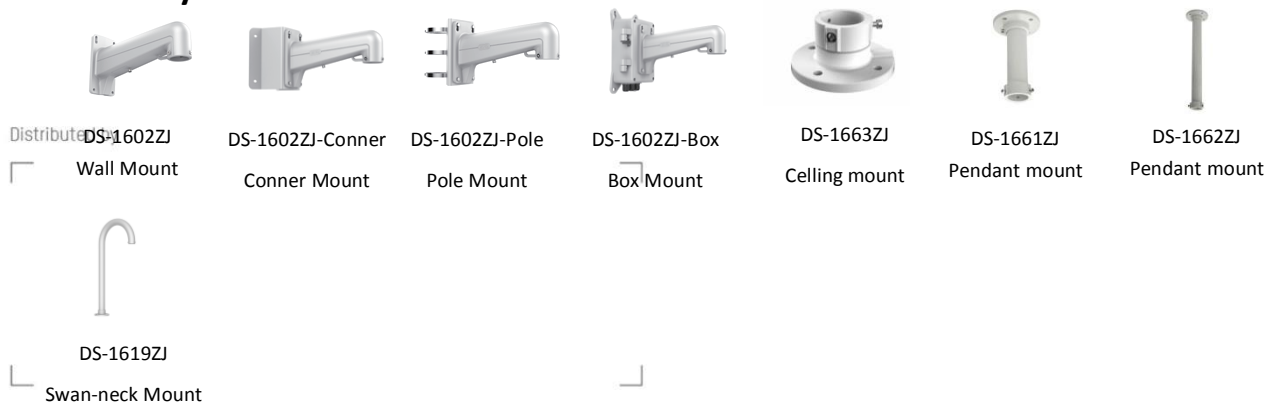

Accessory

Headquarters

No.555 Qianmo Road, Binjiang District,
Hangzhou 310051, China
T +86-571-8807-5998
overseasbusiness@hikvision.com

Hikvision USA
T +1-909-895-0400
sales.usa@hikvision.com

Hikvision Australia
T +61-2-8599-4233
salesau@hikvision.com

Hikvision India
T +91-22-28469900
sales@pramahikvision.com

Hikvision Canada
T +1-866-200-6690
sales.canada@hikvision.com

Hikvision Thailand
T +662-275-9949
sales.thailand@hikvision.com

Hikvision Europe
T +31-23-5542770
sales.eu@hikvision.com

Hikvision Italy
T +39-0438-6902
info.it@hikvision.com

Hikvision Brazil
T +55 11 3318-0050
Latam.support@hikvision.com

Hikvision Turkey
T +90 (216)521 7070- 7074
sales.tr@hikvision.com

Hikvision Malaysia
T +601-7652-2413
sales.my@hikvision.com

Hikvision UK & Ireland
T +01628-902140
sales.uk@hikvision.com

Hikvision South Africa
Tel: +27 (10) 0351172
sale.africa@hikvision.com

Hikvision France
T +33(0)1-85-330-450
info.fr@hikvision.com

Hikvision Kazakhstan
T +7-727-9730667
nikia.panfilov@hikvision.ru

Hikvision Vietnam
T +84-974270888
sales.vt@hikvision.com

Hikvision UAE
T +971-4-4432090
salesme@hikvision.com

Hikvision Singapore
T +65-6684-4718
sg@hikvision.com

Hikvision Spain
T +34-91-737-16-55
info.es@hikvision.com

Hikvision Tashkent
T +99-87-1238-9438
uzb@hikvision.ru

Hikvision Hong Kong
T +852-2151-1761
info.hk@hikvision.com

Hikvision Russia
T +7-495-669-67-99
saleru@hikvision.com

Hikvision Korea
T +82-(0)31-731-8817
sales.korea@hikvision.com

Hikvision Poland
T +48-22-460-01-50
info.pl@hikvision.com

Hikvision Indonesia
T +62-21-2933759
Sales.Indonesia@hikvision.com

Hikvision Colombia
sales.colombia@hikvision.com