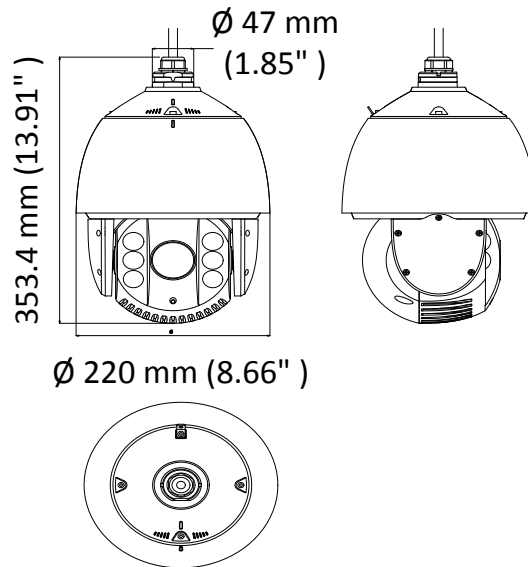

Order Model

DS-2AE7225TI-A(D)

Dimension