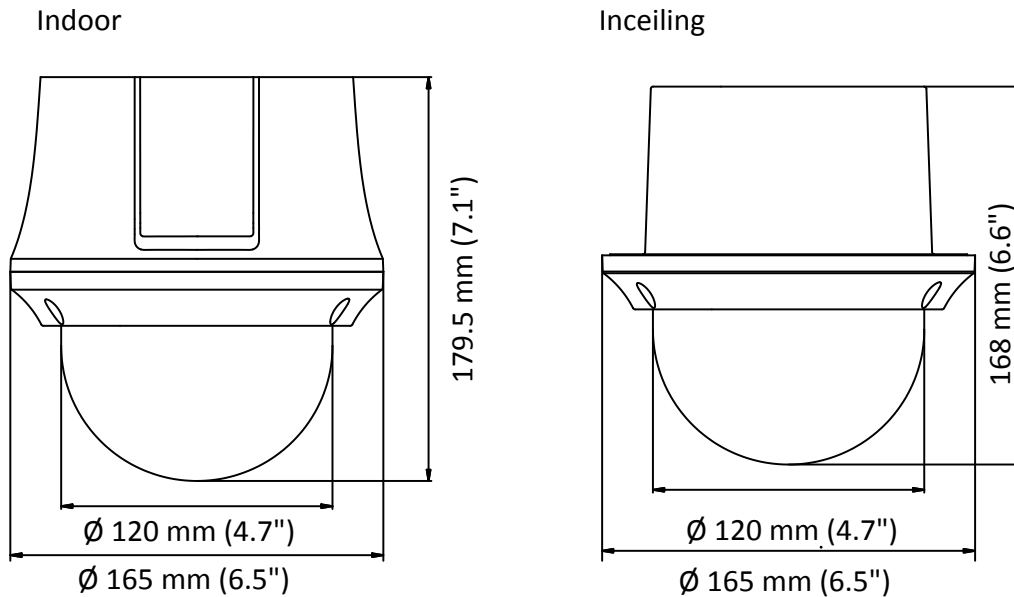

Order Model

DS-2AE4225T-D3(D)

Dimension