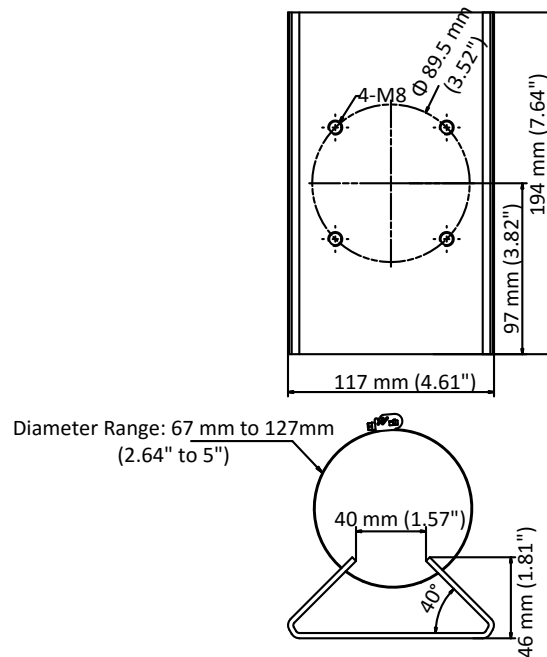

DS-1673ZJ

Horizontal Pole Mounting Bracket for PanoVu & Speed Dome

Feature

- Stainless steel with surface spray treatment
- The bracket formed by one piece stainless steel ensures the reliable structure
- Adjustable diameter from 67 mm to 127 mm

Dimension

Available Model

DS-1673ZJ

Parameter

Model	DS-1673ZJ
Parameters	Horizontal Pole Mounting Bracket for PanoVu & Speed Dome
Appearance	Hikvision White
Material	Stainless Steel
Dimension	Φ 67 mm to 127 mm × 194 mm (2.64" to 5" × 7.64")
Weight	1060 g (2.34 lb.)

Note

- Cooperate with the pendant mounting bracket, when using this bracket.
- The waterproof rubber is necessary for the outdoor application.
- The pole must be capable of supporting at least 3 times as much as the total weight of the camera and the bracket.
- The bracket's maximum load capacity is 20 Kg (44 lb.).