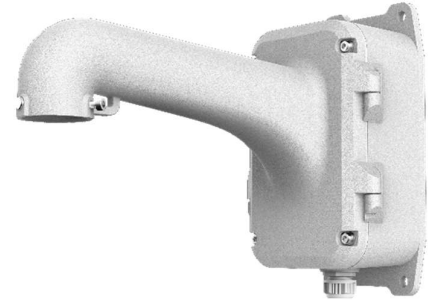

## DS-1604ZJ-BOX

### Wall Mounting Bracket for Speed Dome

#### Feature

- Wall mounting bracket with the junction box
- Aluminum alloy material with surface spray treatment
- Supports bottom outlet and back outlet
- Able to place the power adapter (AC 24 V, 3 A) in the junction box
- The hook for safety rope facilitates speed dome's installation

#### Note

- The bracket should be installed on the flat surface.
- Waterproof rubber is necessary for the outdoor application.
- The wall must be capable of supporting at least 3 times as much as the total weight of the speed dome and the bracket.
- The bracket's maximum load capacity is 10 Kg (22 lb.).