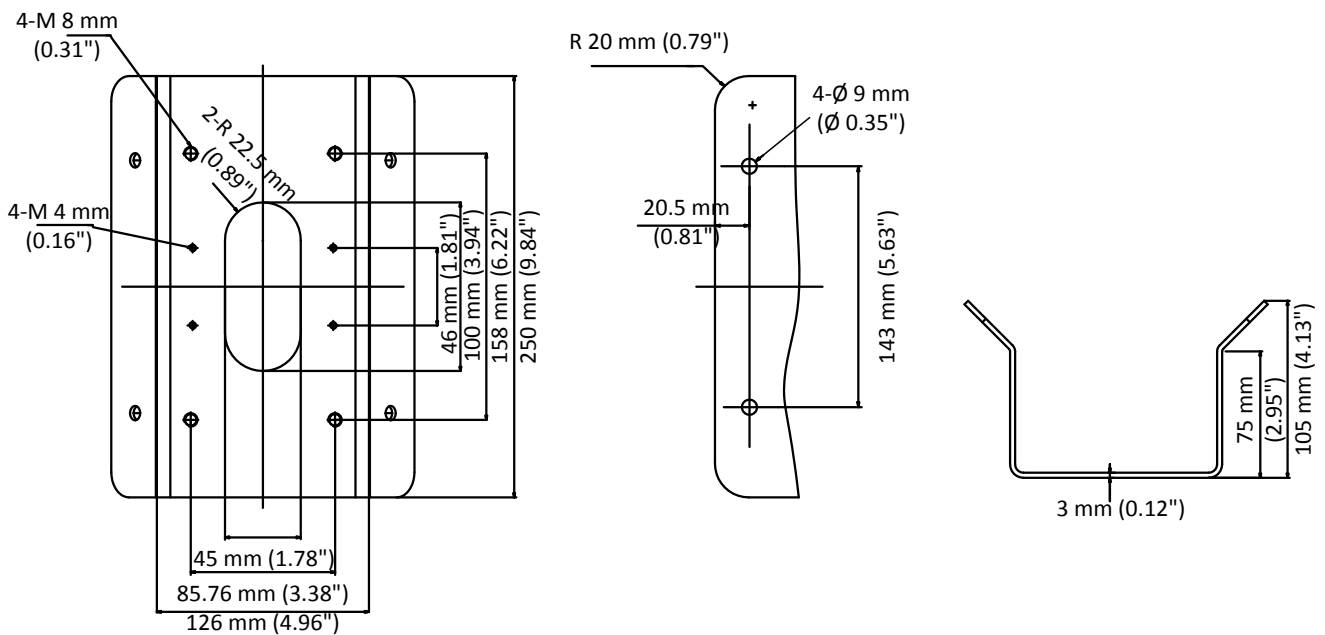

DS-1476ZJ-SUS

Corner Mount

Feature

- Stainless steel material with surface spray treatment
- Extends camera's field of view

Dimension

Available Model

DS-1476ZJ-SUS

Parameter

Model	DS-1476ZJ-SUS
Parameters	Corner Mount
Appearance	Hikvision White
Material	Stainless Steel
Dimension	250 mm × 126 mm × 105 mm (9.84" × 4.96" × 4.13")
Weight	2280 g (5.03 lb.)

Note

- Waterproof rubber is necessary for the outdoor application.
- The wall must be capable of supporting at least 3 times as much as the total weight of the camera and the mount.
- The mount's maximum load capacity is 10 Kg (22 lb.).