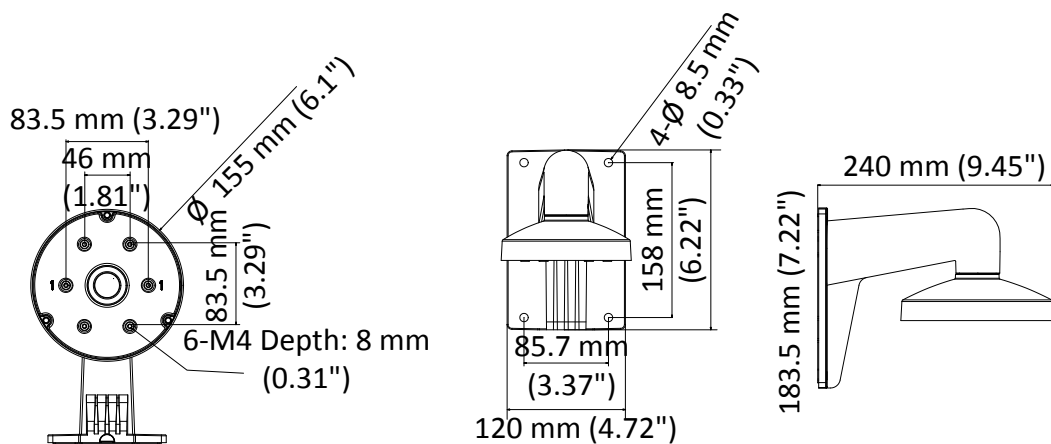

DS-1473ZJ-155

Wall Mount for Dome Camera

Feature

- Aluminum alloy with surface spray treatment
- The cap facilitates the installation
- Waterproof design

Dimension

Available Model

DS-1473ZJ-155

Parameter

| | |
|------------|---|
| Model | DS-1473ZJ-155 |
| Parameters | Wall Mount for Dome Camera |
| Appearance | Hikvision White |
| Material | Aluminum Alloy |
| Dimension | Ø 155 mm × 183.5 mm × 240 mm (6.1" × 7.22" × 9.45") |
| Weight | 650 g (1.4 lb.) |

Note

- The mount should be installed on the flat surface.
- The wall must be capable of supporting at least 3 times as much as the total weight of the camera and the mount.
- The mount's maximum load capacity is 3 Kg (6.6 lb.).