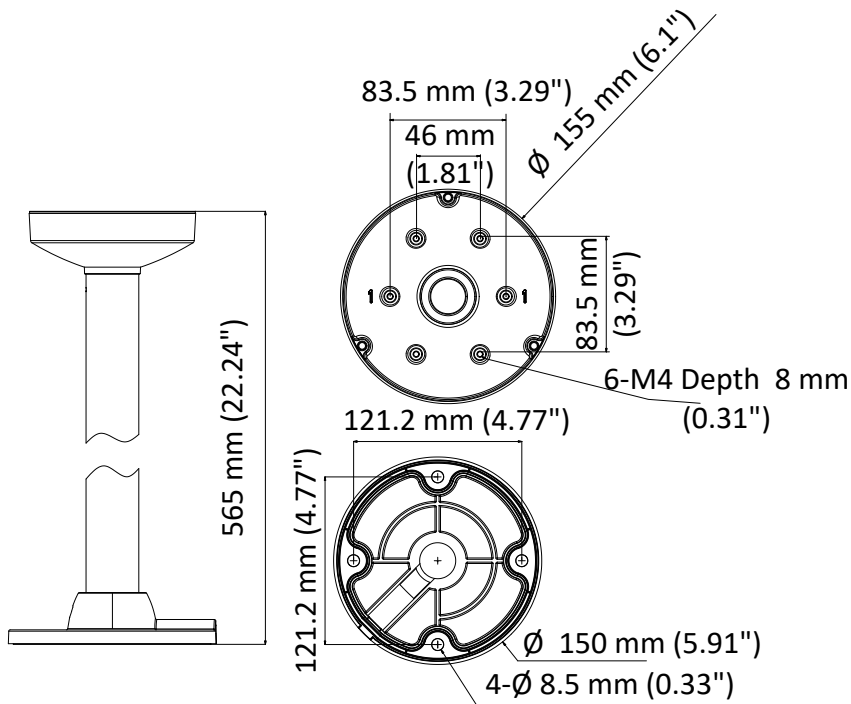

DS-1471ZJ-155

Pendant Mount for Dome Camera

Feature

- Aluminum alloy with surface spray treatment
- Waterproof design

Dimension

Available Model

DS-1471ZJ-155

Parameter

Model	DS-1471ZJ-155
Parameters	Pendant Mount for Dome Camera
Appearance	Hikvision White
Material	Aluminum Alloy
Dimension	∅ 155 mm × 565 mm (6.1" × 22.24")
Weight	650 g (1.4 lb.)

Note

- The mount should be installed on the flat surface.
- Waterproof rubber is necessary for the outdoor application.
- The wall must be capable of supporting at least 3 times as much as the total weight of the camera and the mount.
- The mount's maximum load capacity is 3 Kg (6.6 lb.).