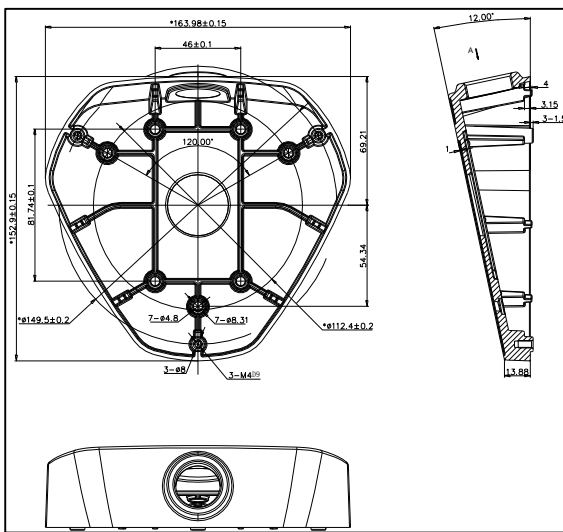

DS-1281ZJ-DM25

Inclined Ceiling Mount Bracket for Dome Camera

Features:

- Aluminum alloy material with surface spray treatment
- Cable hole on bracket makes the feature better

Dimension:

Order Model:

DS-1281ZJ-DM25

Parameter:

| | |
|------------|--|
| Model | DS-1281ZJ-DM25 |
| Parameters | Inclined Ceiling Mount Bracket for Dome Camera |
| Appearance | Hikvision White |
| Material | Aluminum Alloy |
| Dimension | 153×164×45mm |
| Weight | 300g |

Notice:

- The bracket should be installed on flat wall
- Waterproof rubber is necessary for outdoor application
- The wall must be capable of supporting over 3 times as much as the total weight of the camera and the mount.
- The maximum load capacity of the bracket is 4.5KG

Note: The actual dome camera may vary from the picture above.