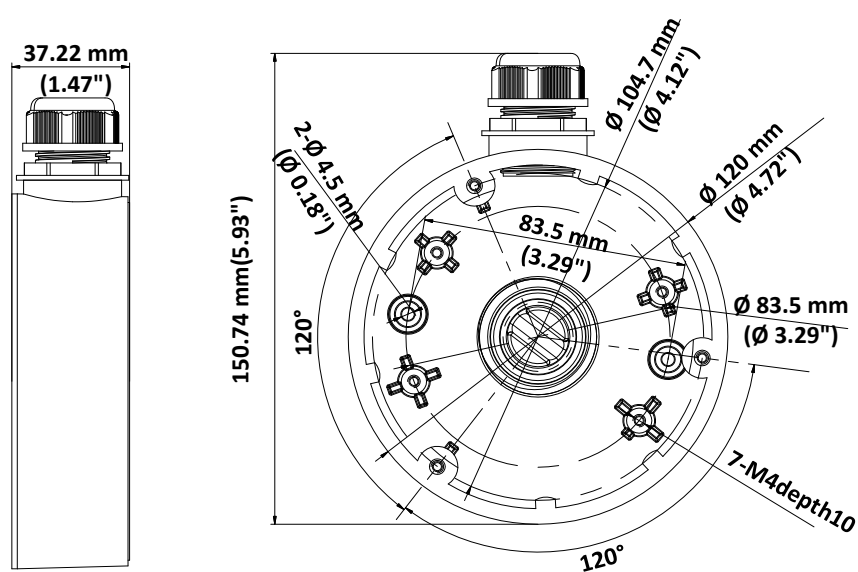

DS-1280ZJ-DM46

Junction Box

Feature

- Aluminum alloy material with surface spray treatment
- Supports bottom outlet, and side outlet
- Applies to both indoor conditions, and outdoor conditions

Dimension

Available Model

DS-1280ZJ-DM46

Parameter

Model	DS-1280ZJ-DM46
Parameters	Junction Box
Appearance	Hikvision White
Material	Aluminum Alloy
Dimension	Ø 120 mm × 37.2 mm (Ø 4.72" × 1.46")
Weight	250 g (0.55 lb.)

Note

- The junction box should be installed on the flat surface.
- Waterproof rubber is necessary for the outdoor application.
- The wall must be capable of supporting at least 3 times as much as the total weight of the camera and the junction box.
- The junction box's maximum load capacity is 4.5 kg (9.92 lb.).