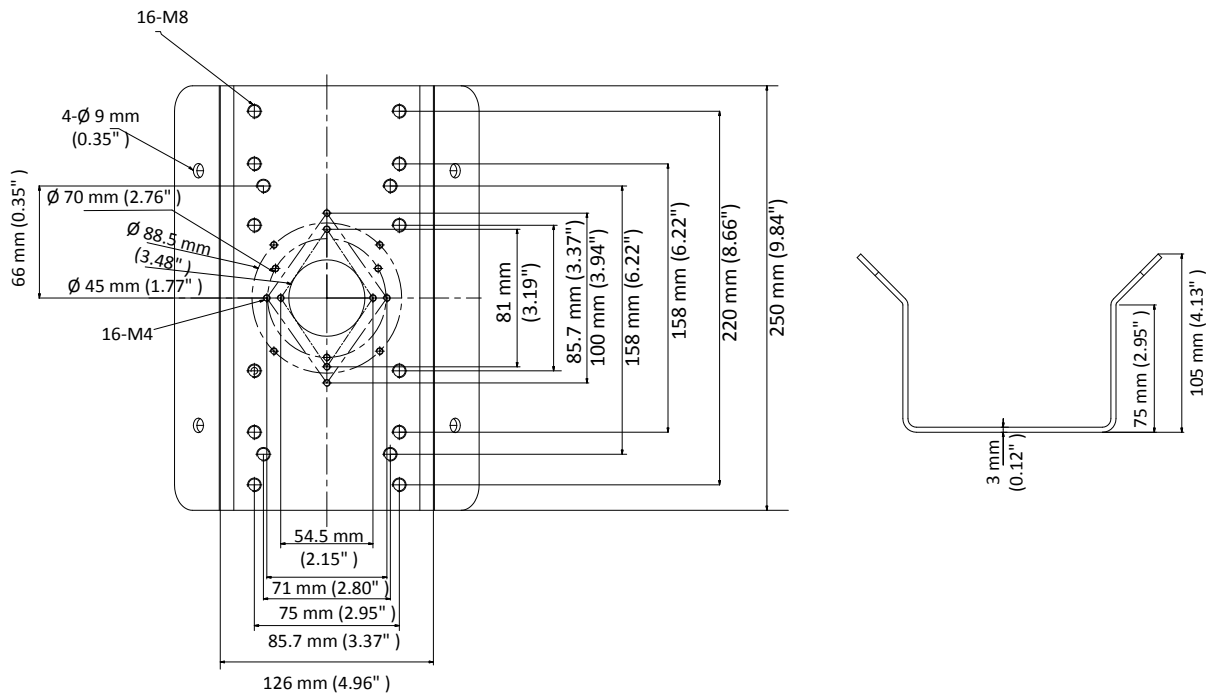

DS-1276ZJ-SUS

Corner Mount

Feature

- Stainless steel with surface spray treatment
- One piece stainless steel formation ensures the reliable structure
- Expand camera's field of view

Dimension

Available Model

DS-1276ZJ-SUS

Parameter

Model	DS-1276ZJ-SUS
Parameters	Corner Mount
Appearance	Hikvision White
Material	Stainless Steel
Dimension	126 mm × 105 mm × 250 mm (4.96" × 4.13" × 9.84")
Weight	1990 g (4.39 lb.)

Note

- The mount should be installed on the flat surface.
- The waterproof rubber is necessary for the outdoor application.
- The wall must be capable of supporting at least 3 times as much as the total weight of the camera, and the mount.
- The mount's maximum load capacity is 10 kg (22 lb.).