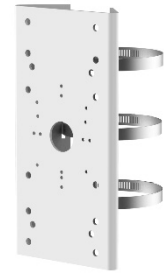

DS-1275ZJ-SUS

Horizontal Pole Mount

Feature

- Stainless steel with surface spray treatment
- One piece stainless steel formation ensures the reliable structure
- Adjustable diameter from 67 mm to 127 mm

Dimension

Available Model

DS-1275ZJ-SUS

Parameter

| Model | DS-1275ZJ-SUS |
|------------|--|
| Parameters | Horizontal Pole Mount |
| Appearance | Hikvision White |
| Material | Stainless Steel |
| Dimension | 127 mm × 46 mm × 250 mm (5" × 1.81" × 9.84") |
| Weight | 1400 g (3.09 lb.) |

Note

- Cooperate with the pendant mount, when using this mount.
- The waterproof rubber is necessary for the outdoor application.
- The pole must be capable of supporting at least 3 times as much as the total weight of the camera, and the mount.
- The mount's maximum load capacity is 10 kg (22 lb.).