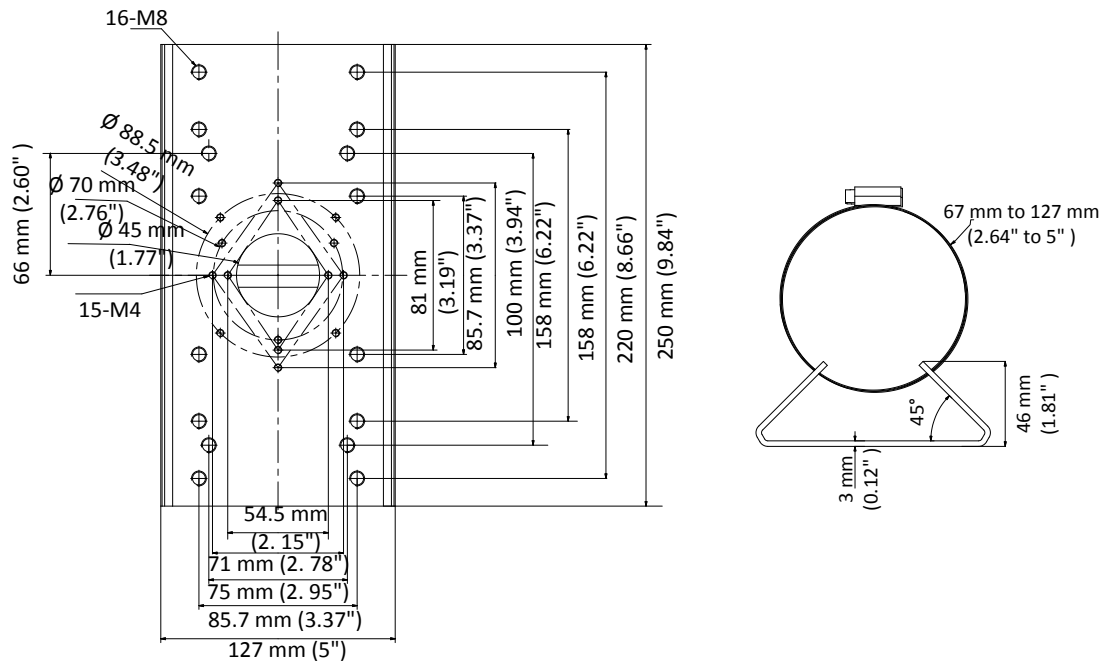

DS-1275ZJ-SUS

Horizontal Pole Mount

Feature

- Stainless steel with surface spray treatment
- One piece stainless steel formation ensures the reliable structure
- Adjustable diameter from 67 mm to 127 mm

Dimension

Available Model

DS-1275ZJ-SUS

Parameter

| Model | DS-1275ZJ-SUS |
|------------|--|
| Parameters | Horizontal Pole Mount |
| Appearance | Hikvision White |
| Material | Stainless Steel |
| Dimension | 127 mm × 46 mm × 250 mm (5" × 1.81" × 9.84") |
| Weight | 1400 g (3.09 lb.) |

Note

- Cooperate with the pendant mount, when using this mount.
- The waterproof rubber is necessary for the outdoor application.
- The pole must be capable of supporting at least 3 times as much as the total weight of the camera, and the mount.
- The mount's maximum load capacity is 10 kg (22 lb.).