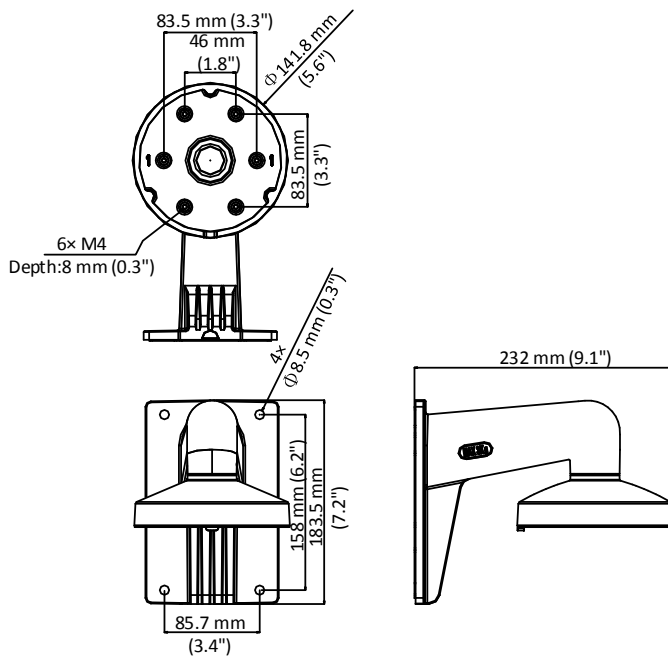

DS-1273ZJ-DM32

Wall Mounting Bracket for Dome Camera

Features

- Aluminum alloy material with surface spray treatment
- The lower bowl facilitates the installation
- Water proof design

Dimension

Available Model

DS-1273ZJ-DM32

Parameter

Model	DS-1273ZJ-DM32
Parameters	Wall Mounting Bracket for Dome Camera
Appearance	Hikvision White
Material	Aluminum Alloy
Dimension	$\Phi 141.8$ mm \times 183.5 mm \times 232 mm (5.6" \times 7.2" \times 9.1")
Weight	650 g (1.4 lb.)

Notes

- The bracket should be installed on the flat wall.
- The wall must be capable of supporting at least 3 times as much as the total weight of the camera and the bracket.
- The maximum load capacity of the bracket is 3 KG (6.6 lb.).