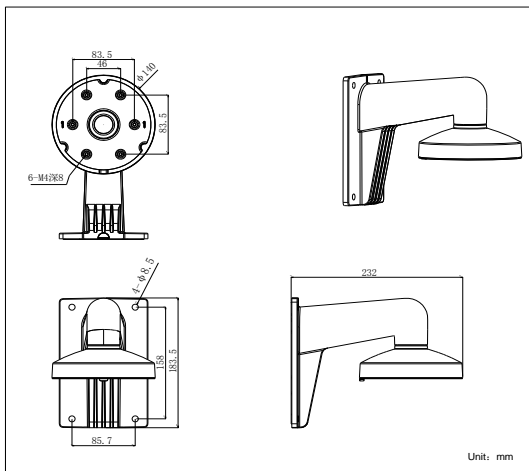

DS-1273ZJ-140

DS-2CC51xxP(N) Wall Mounting Bracket for Dome Camera

Features:

- Aluminum alloy material with surface spray treatment
- The outlet hole makes the feature looks better
- Better water proof design
- Convenient installation coordinating with lower bowl

Dimension:

Order Model:

DS-1273ZJ-140

Parameter:

Model	DS-1273ZJ-140
Parameters	DS-2CC51xxP(N) Wall Mounting Bracket for Dome Camera
Appearance	Hikvision White
Range of Application	Suitable for DS-2CC51xxP(N) dome camera wall mounting
Material	Aluminum Alloy
Dimension	Φ 140×182×120mm
Weight	703g

Notice:

- The bracket is for DS-2CC51xxP(N)-VF dome camera
- Pay attention to the color matching when select bracket
- The bracket should be installed on flat wall
- The wall must be capable of supporting over 3 times as much as the total weight of the camera and the mount
- The maximum load capacity of the bracket is 4.5KG