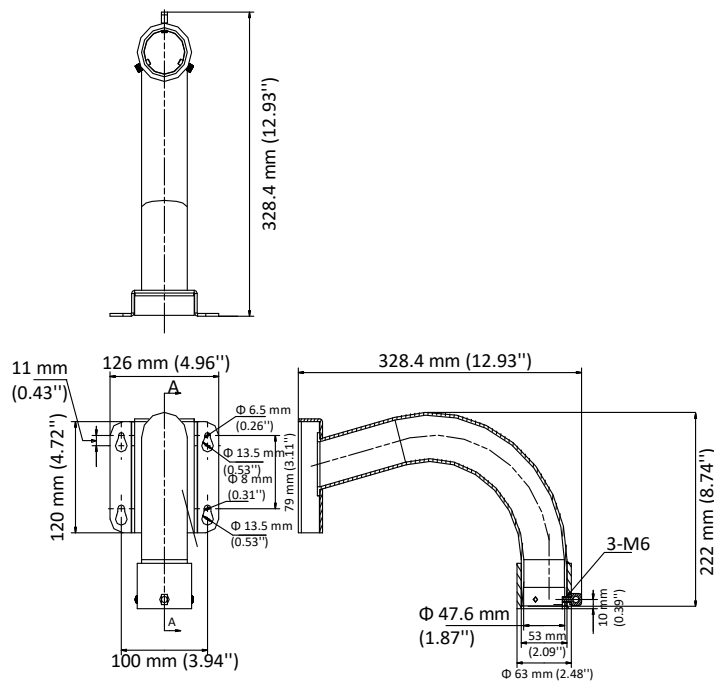

DS-1697ZJ-Y3(OS)

Wall Mount

Feature

- Anti-corrosion design for adverse environments
- The safety rope enables convenient installation

Dimension

Available Model

DS-1697ZJ-Y3(OS)

Parameter

Model	DS-1697ZJ-Y
Parameters	Wall Mount
Appearance	Silver moon grey
Material	SUS316L
Dimension	126 mm × 222 mm × 328 mm (4.96" × 8.74" × 12.93")
Weight	Approx. 2307 g (5.09 lb.)

Note

- The mount should be installed on a flat surface.
- Waterproof rubber is necessary for the outdoor application.
- The wall should be capable of supporting at least 3 times as much as the total weight of the camera, and the mount.
- The maximum load capacity of the mount is 8 kg (17.64 lb.).