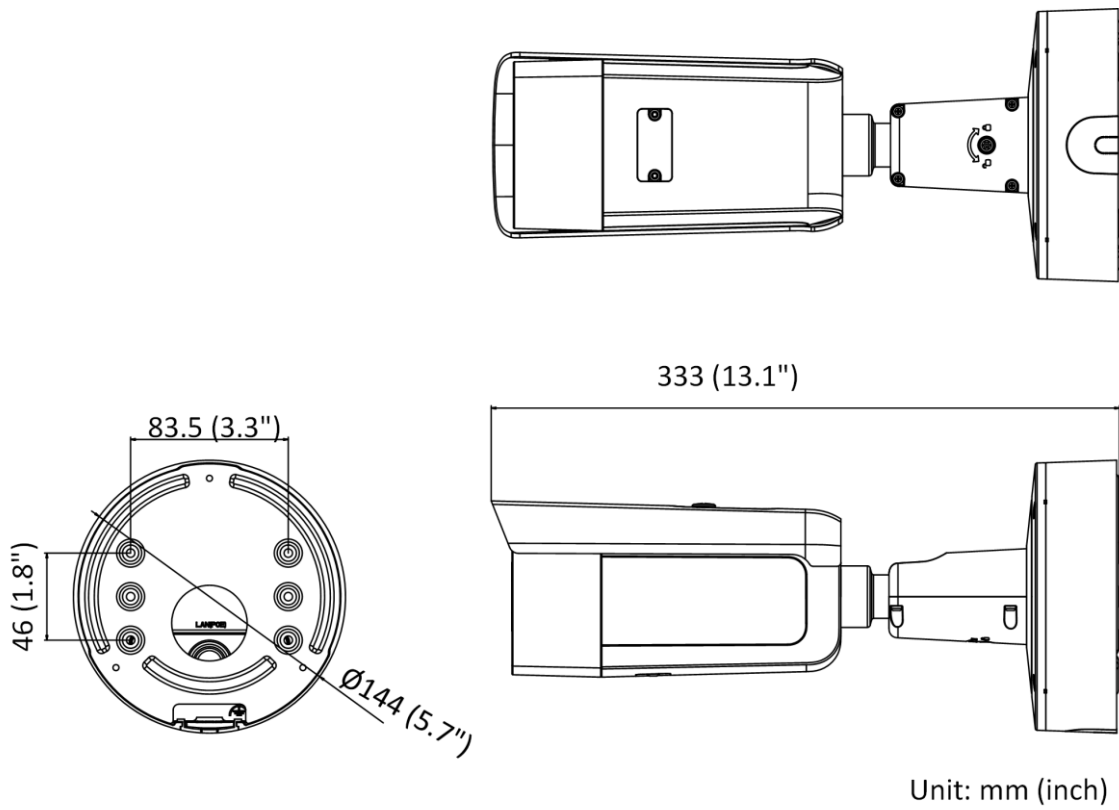

▪ **Dimension**

▪ **Accessory**

DS-1476ZJ-SUS
Corner Mount

DS-2251ZJ
Column Mount